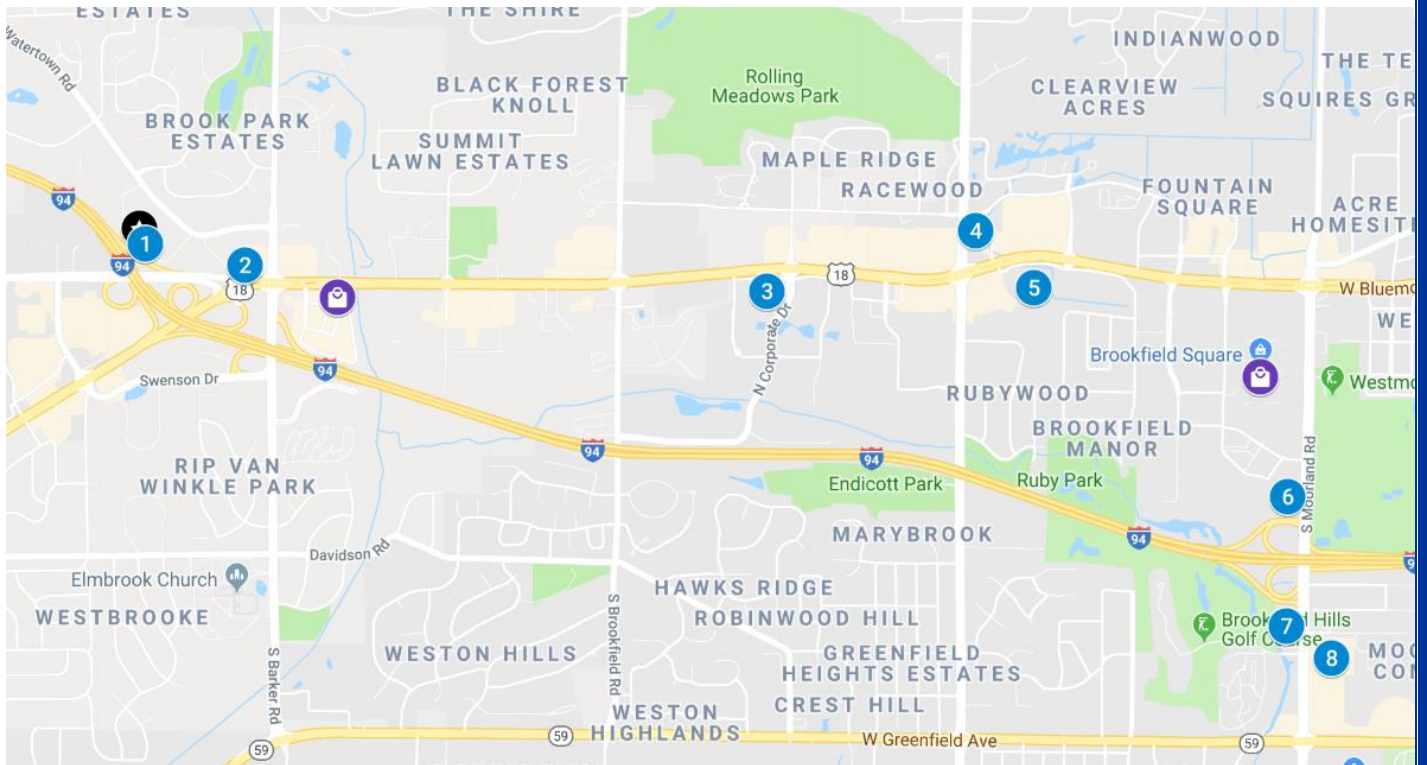

Nearby Hotels & Other Information

Certified Elder Planning

Specialist Workshop

May 17-18, 2019

Meeting Location

Sandler Training/Strategic Solutions

20855 Watertown Road Suite 130

Waukesha, WI 53188

For a larger, interactive map, which includes locations of more lodging options as well as higher-end public golf courses please click [HERE](#)

Suggested Lodging

Plan4Life has secured preferential rates from the new [Hilton Home2Suites](#) Hotel (number 1 on above Map) which is located directly adjacent to the workshop location. King Suites are available for $109/night + tax with Double Queen Suites available for $119/night + tax. Rates are available for the nights of the 16, 17 & 18 of May and are guaranteed until April 15, but extended based on availability thereafter. Complimentary breakfast is included. In order to secure rooms at these special rates, reservations must be made via this link:

<http://group.home2suites.com/CEPSWorkshop>